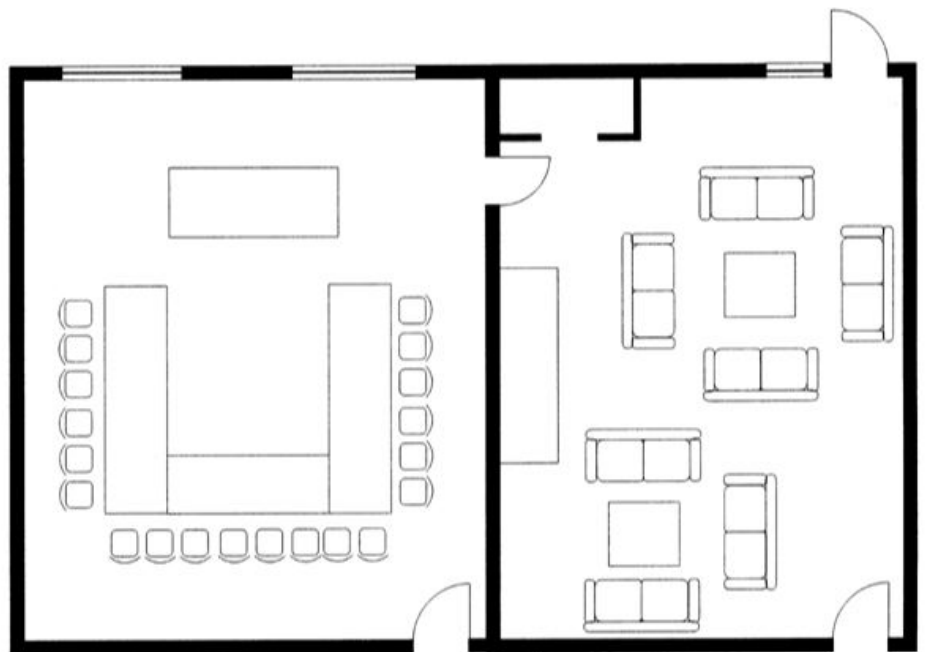

# The Edwin McAlpine Room

# Lounge

Capacity: 18

Capacity: 25

Capacity: 20