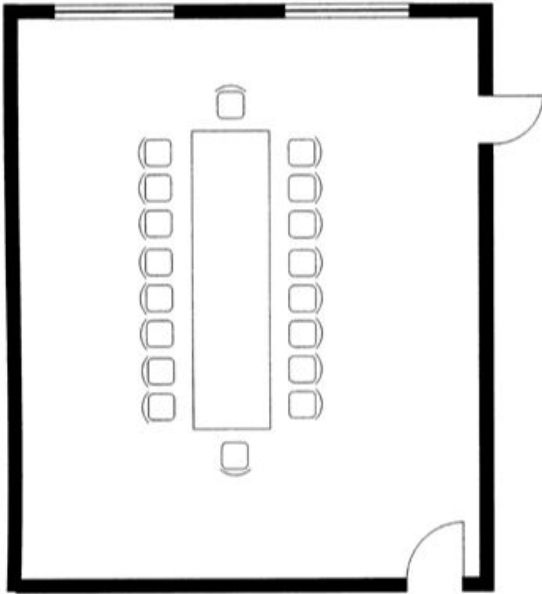

# The Edwin McAlpine Room

# Lounge

Capacity: 18

Capacity: 25

Capacity: 20