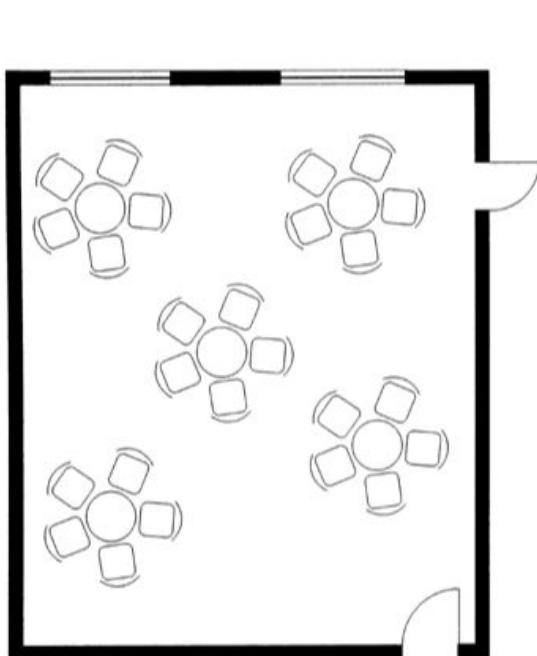

# The Edwin McAlpine Room

# Lounge

Capacity: 18

Capacity: 25

Capacity: 20