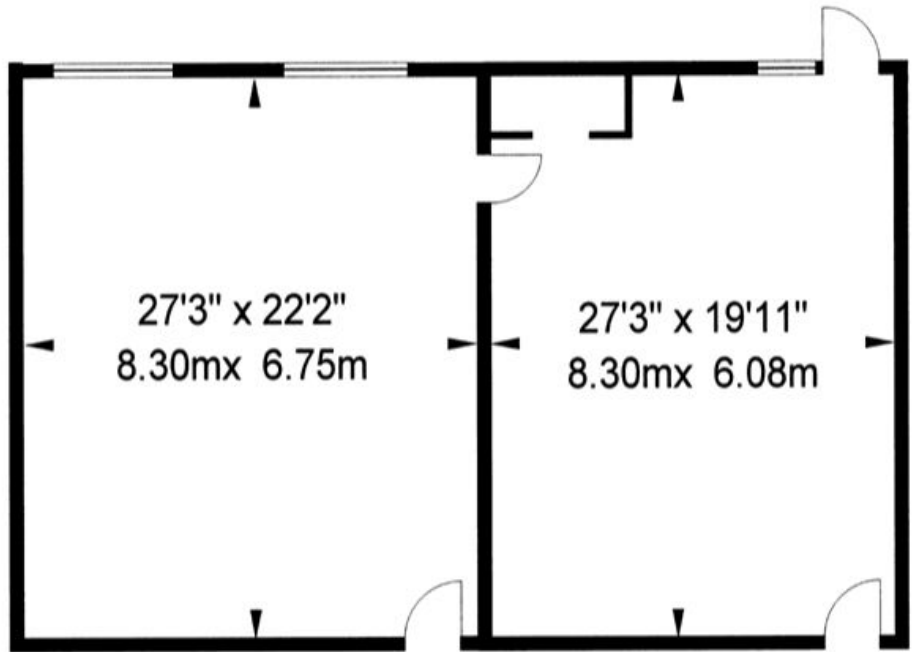

# The Edwin McAlpine Room

# Lounge

Capacity: 18

Capacity: 25

Capacity: 20