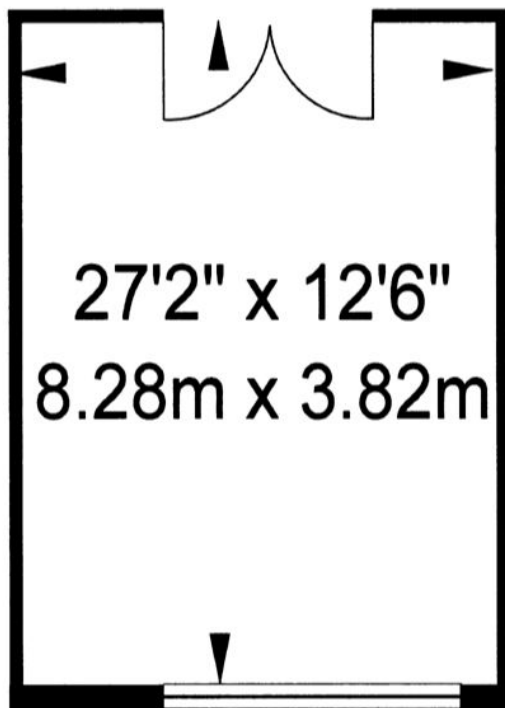

The Hong Kong Jockey Club Room

Capacity 10-15
Ground Floor