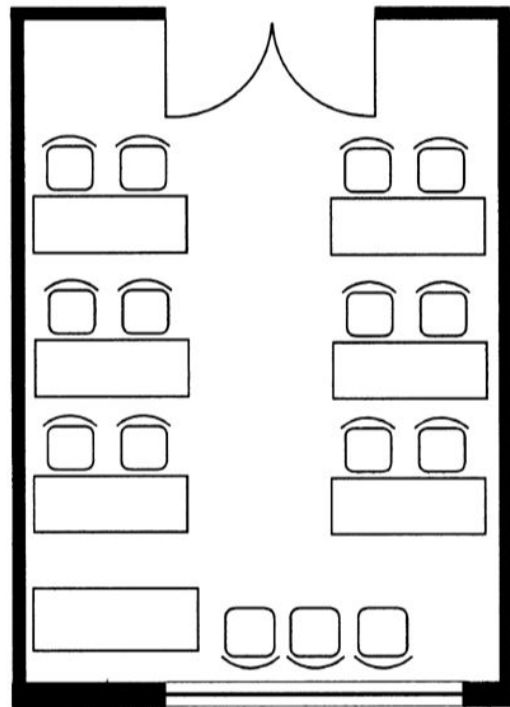

The Hong Kong Jockey Club Room

Capacity 10-15
Ground Floor