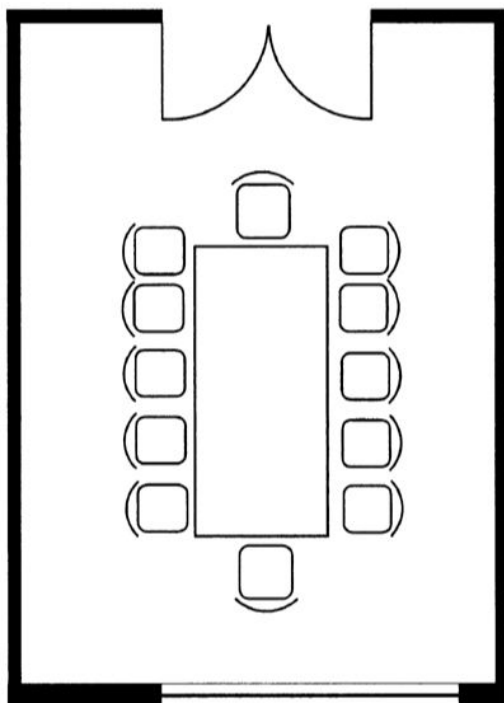

The Hong Kong Jockey Club Room

Capacity 10-15
Ground Floor