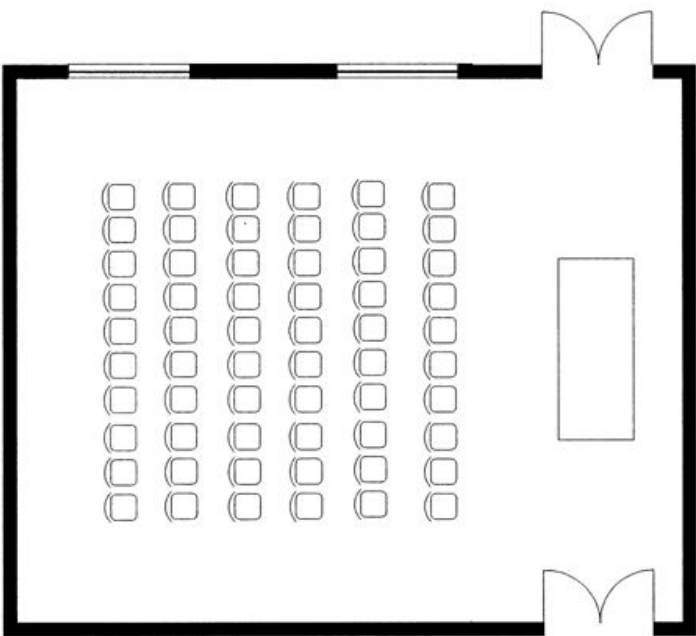

The Niarchos Room

Capacity: 35

Capacity: 60

Capacity: 45