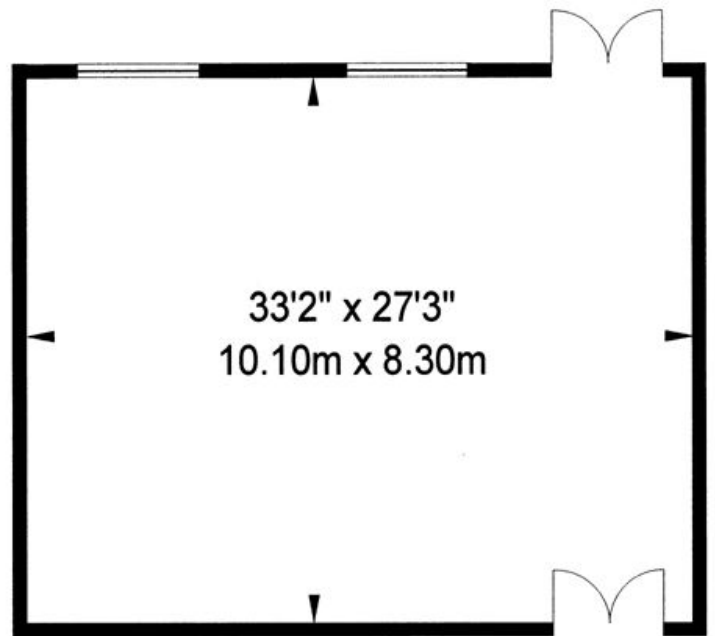

The Niarchos Room

Capacity: 35

Capacity: 60

Capacity: 45