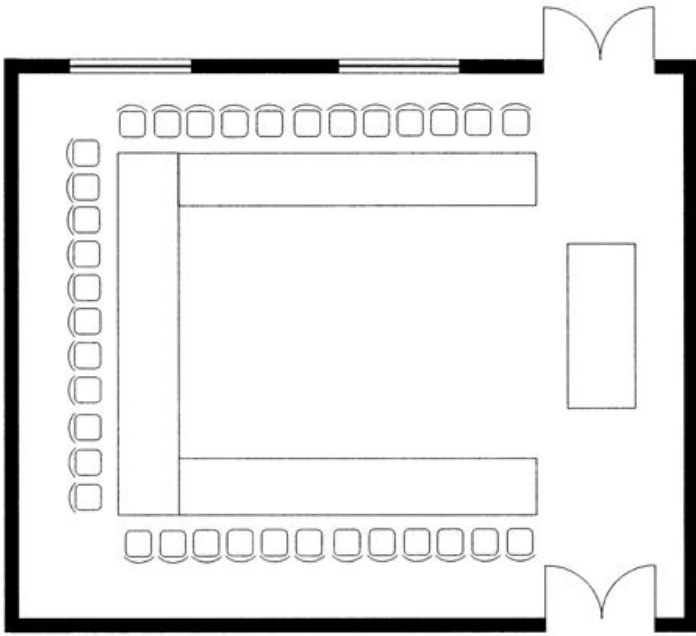

The Niarchos Room

Capacity: 35

Capacity: 60

Capacity: 45